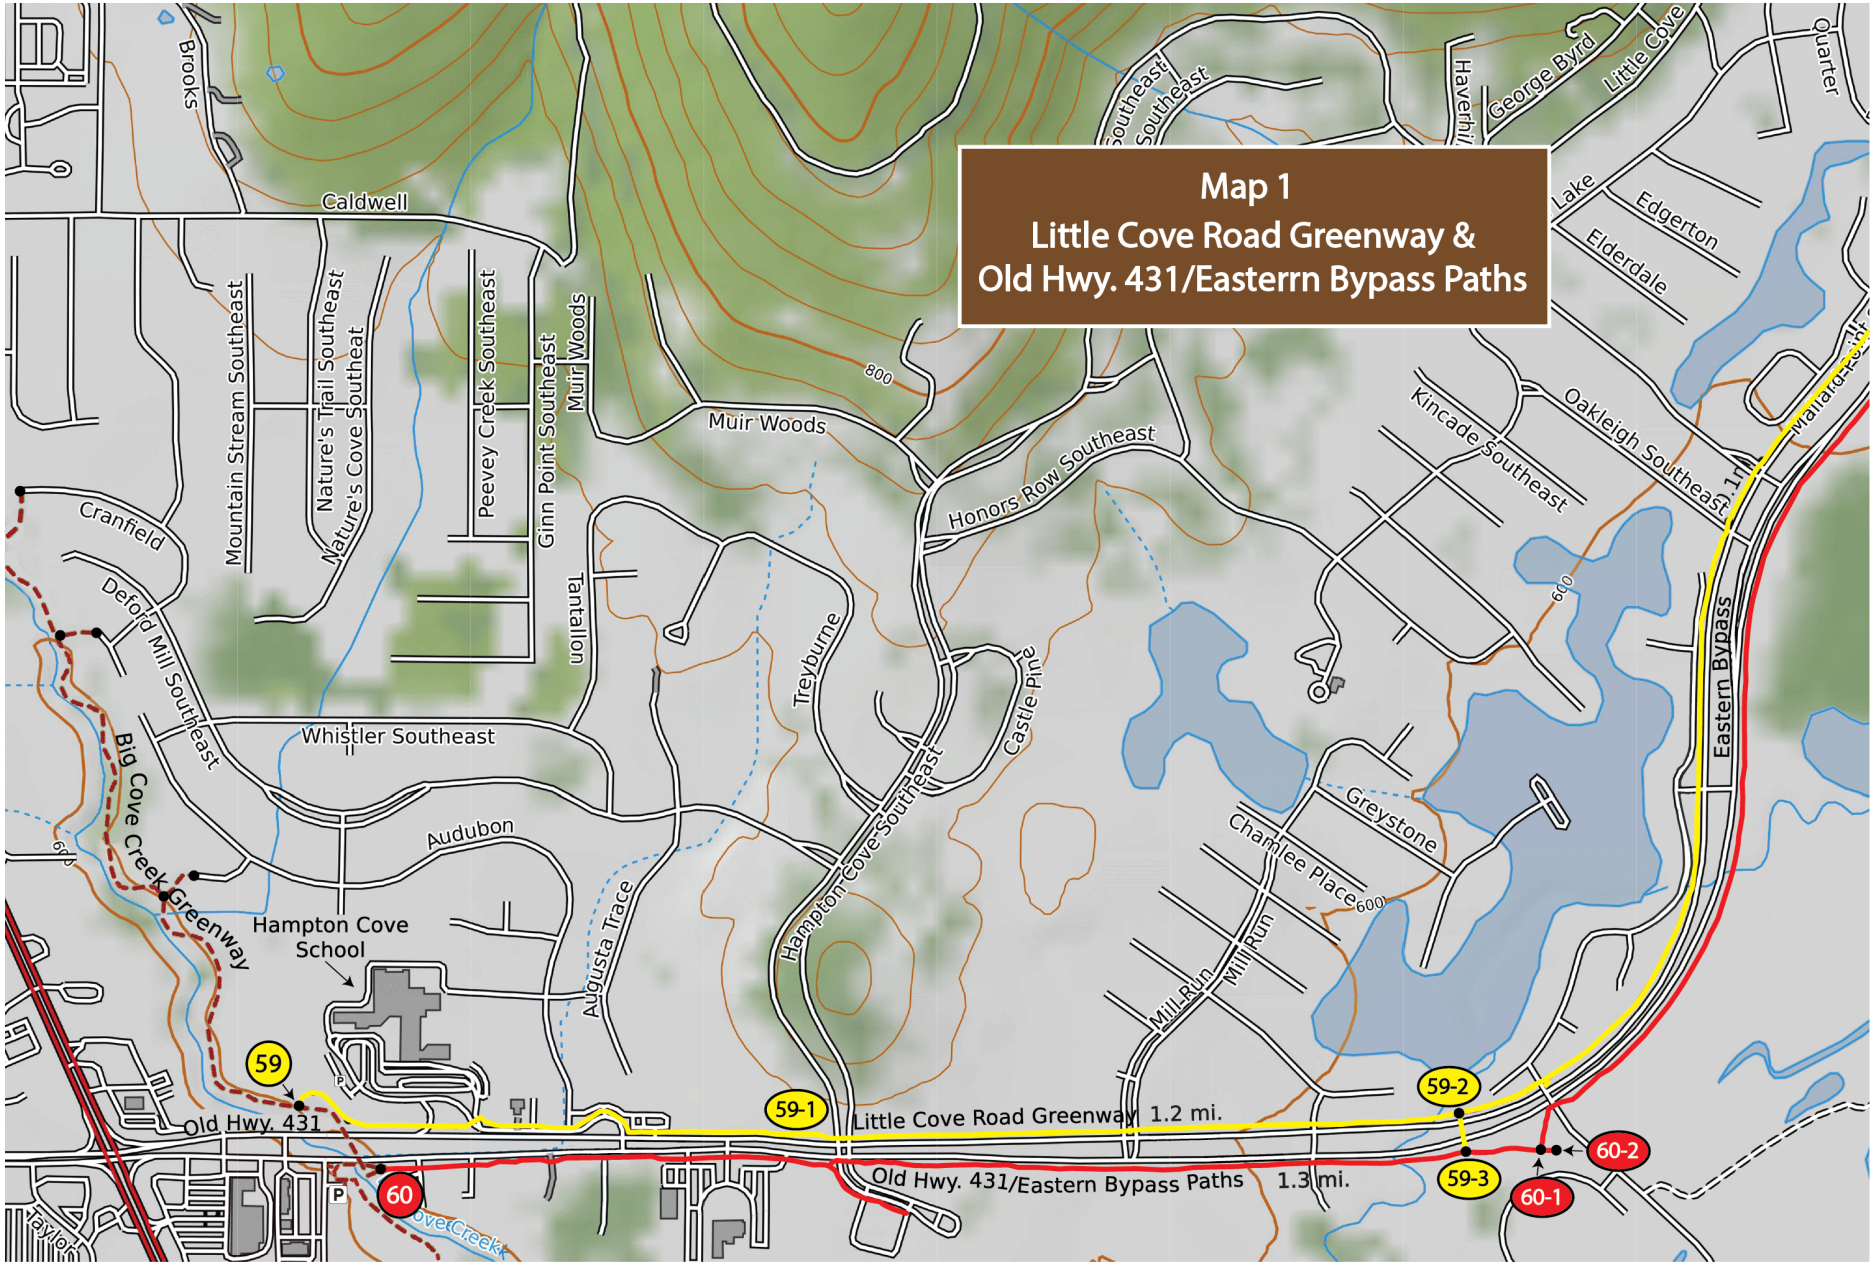

Map 1
Little Cove Road Greenway &
Old Hwy. 431/Eastern Bypass Paths

Mercator Projection
 WGS84
 USNG Zone 16SED
 CALTOPO