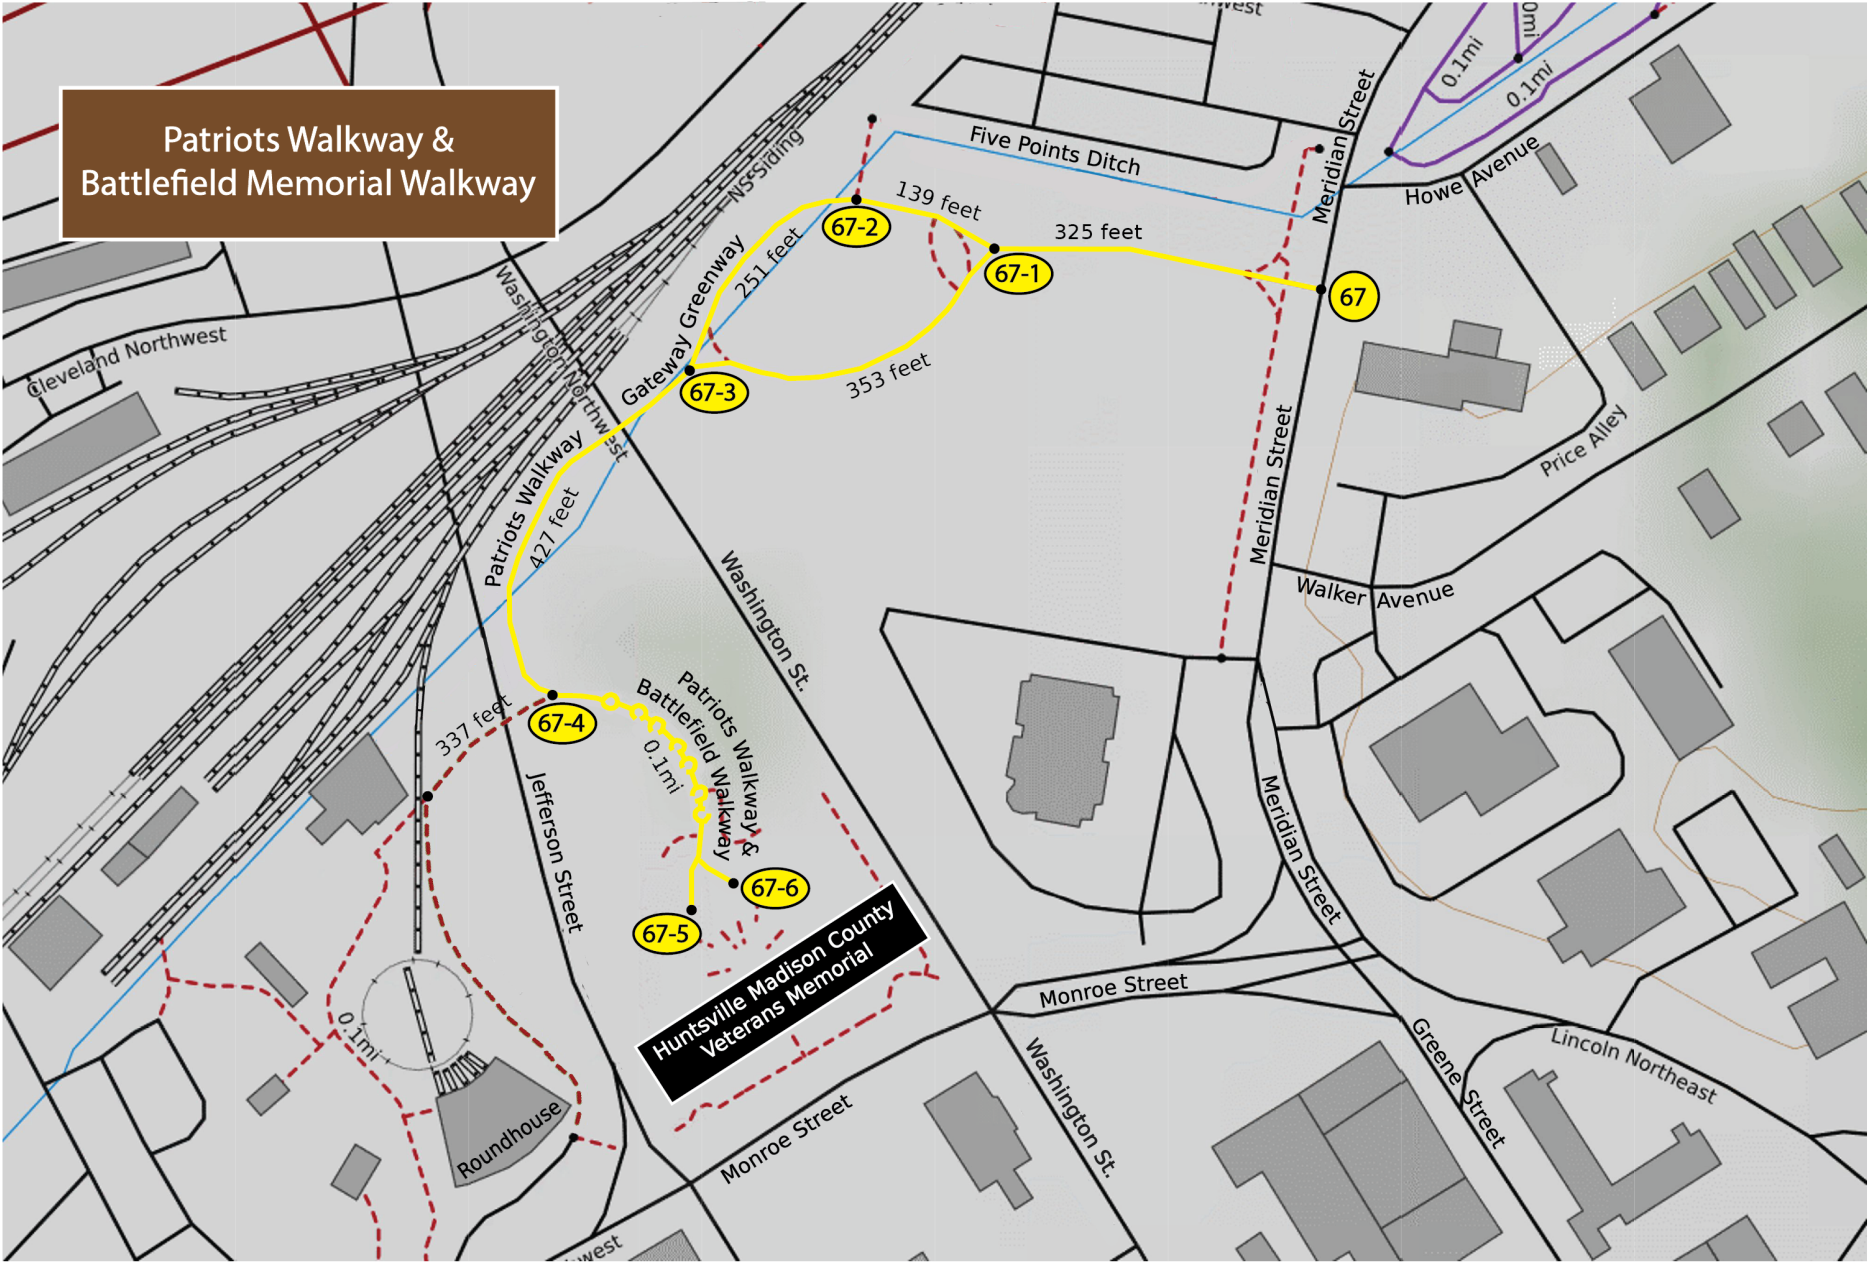

**Patriots Walkway & Battlefield Memorial Walkway**

Mercator Projection  
 WGS84  
 USNG Zone 16SED  
 CALTOPO