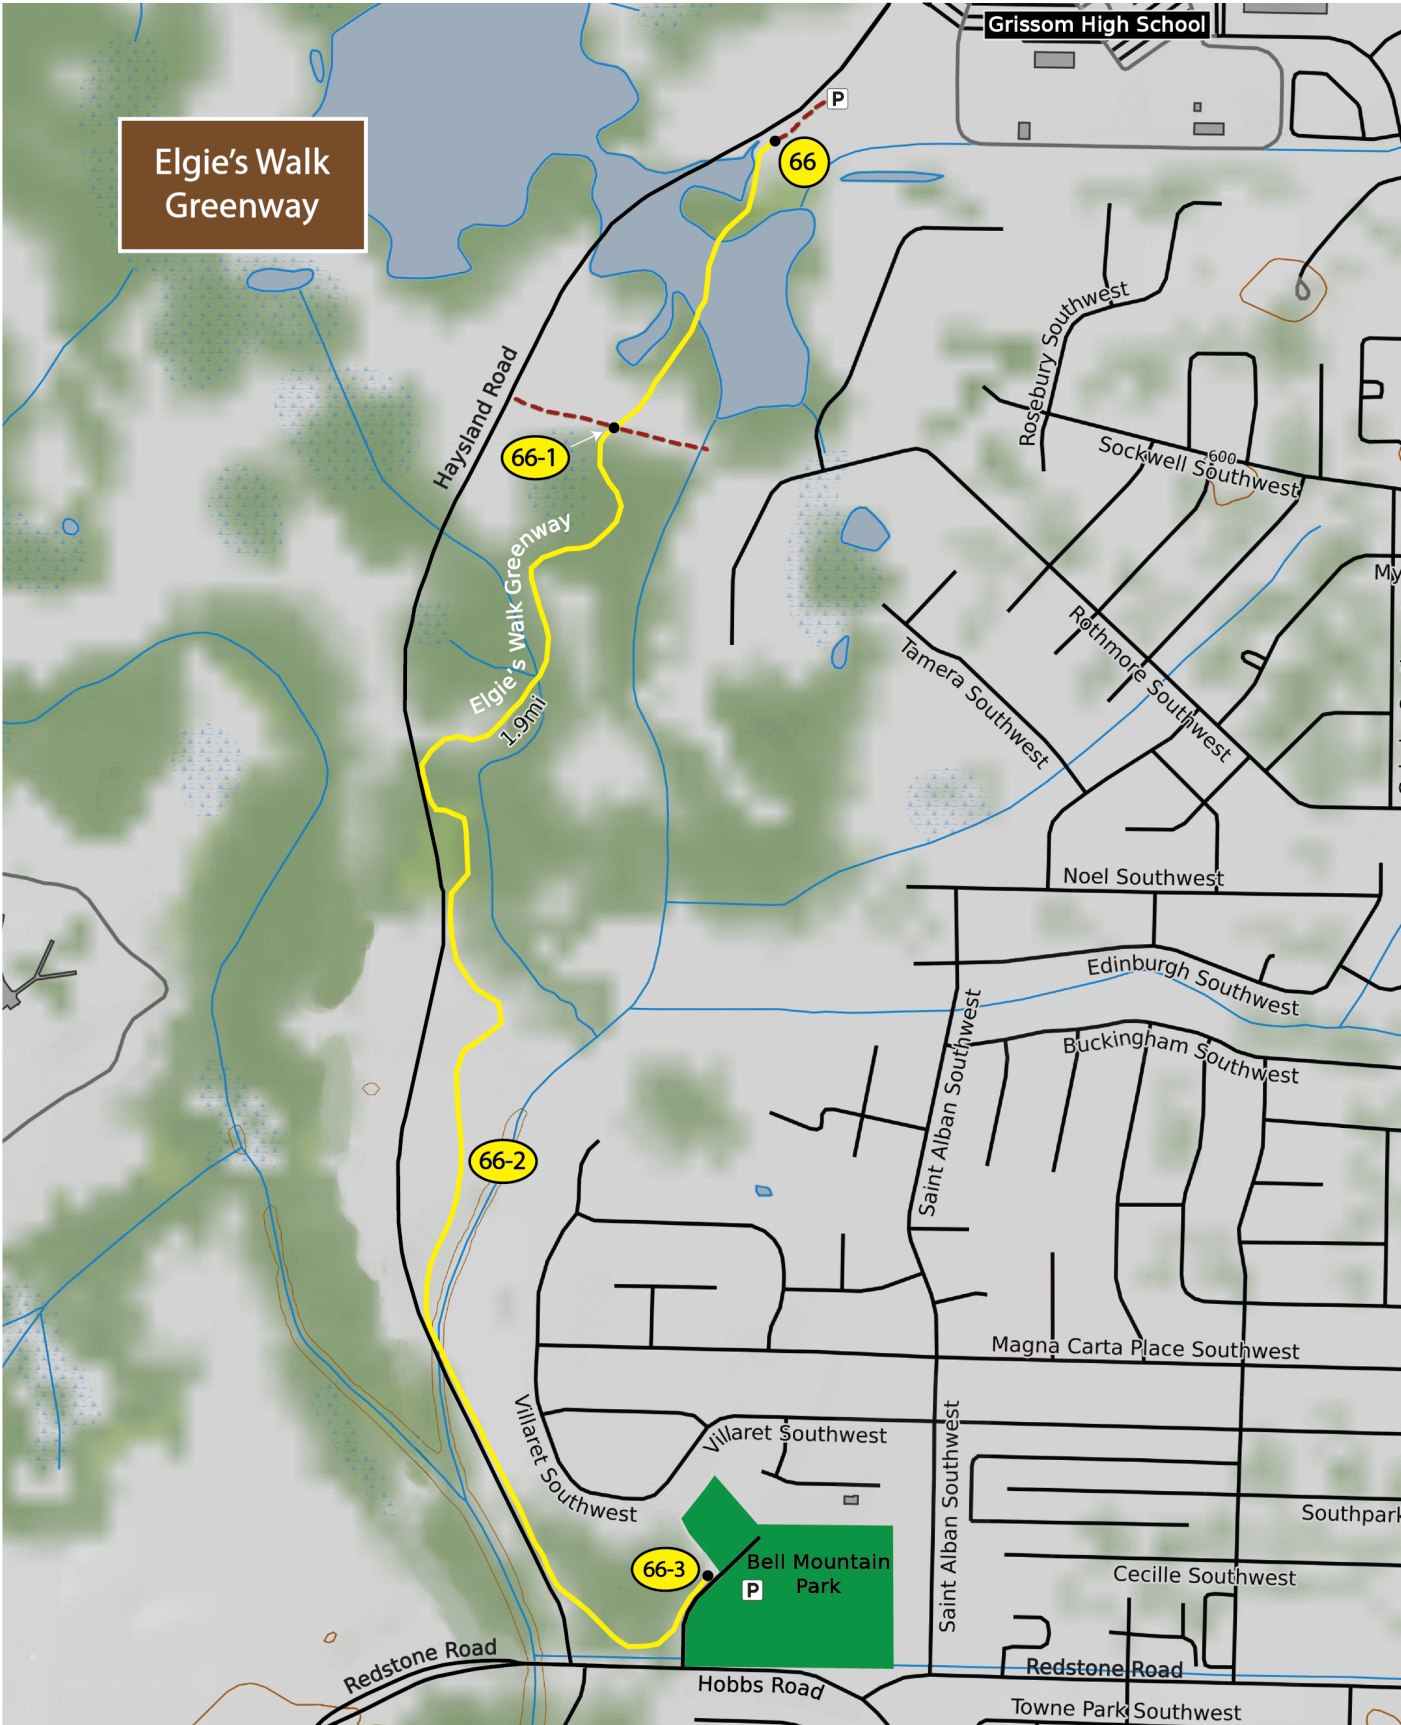

Elgie's Walk Greenway

Mercator Projection
WGS84
USNG Zone 16SED